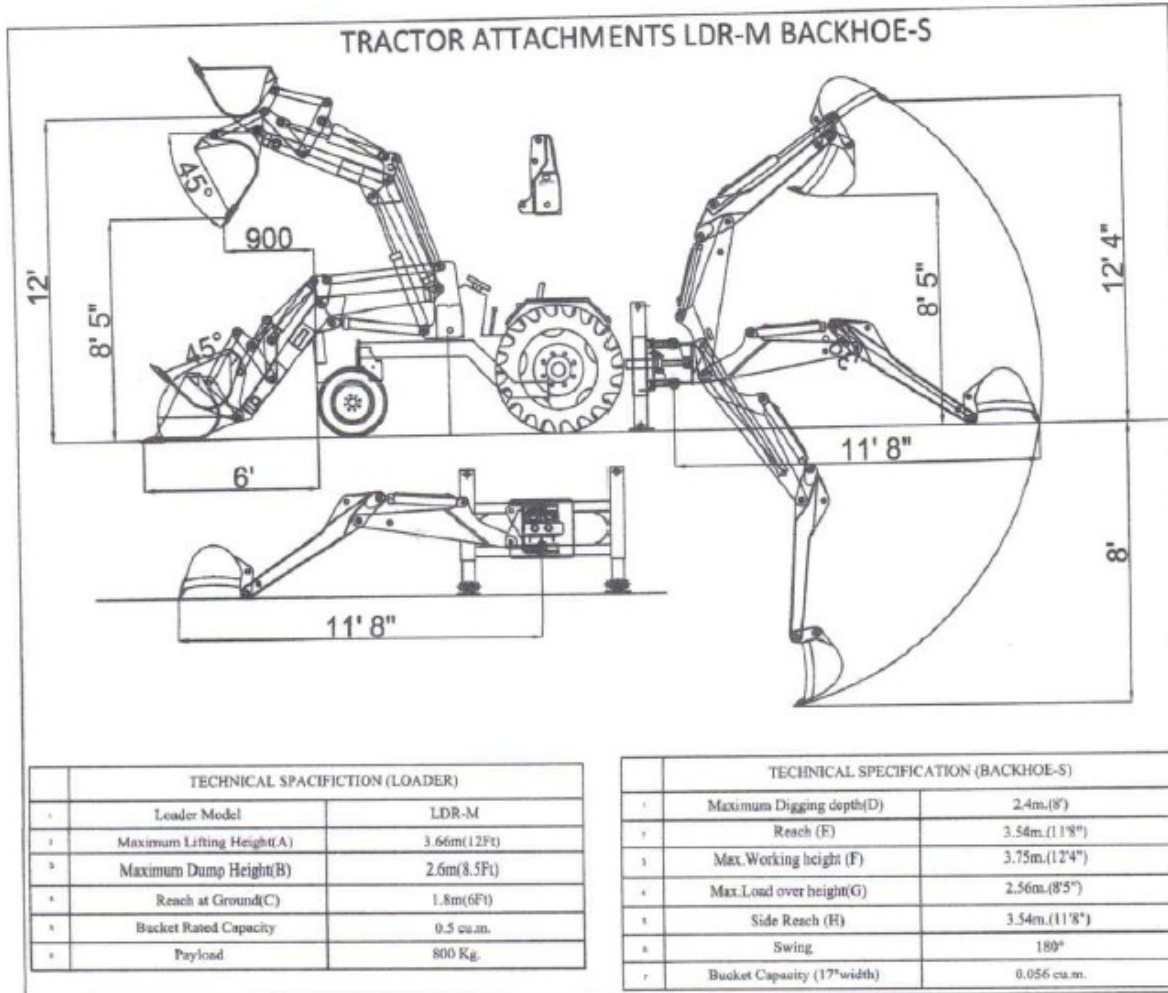

SCOPE OF WORK

Specification of Tractor attachment Loader Backhoe

Attachment suitable Tractor : MF 9500

Loader :-

Lift Height : 12 Ft.

Dumping Height : 8.5 Ft.

Bucket Capacity : 0.5 cum

Max Pay Load : 800 KG

Back hoe :-

Digging depth : 2.4 mtr.

Reach : 3.54 mtr.

Swing : 180 degree

Bucket : 0.07 cum (width-17")

Warranty : 6 months to twelve months

Transportation and Installation : Included

Seat Adjustment : Driver seat revolving 360° required

Back hoe bucket 22" : 1 pc. Additional attachment required

(Note : Installation of the loader backhoe will be done at CPRI, Gwalior with at least one week training to our operator)

(To be signed and sealed by the firm)